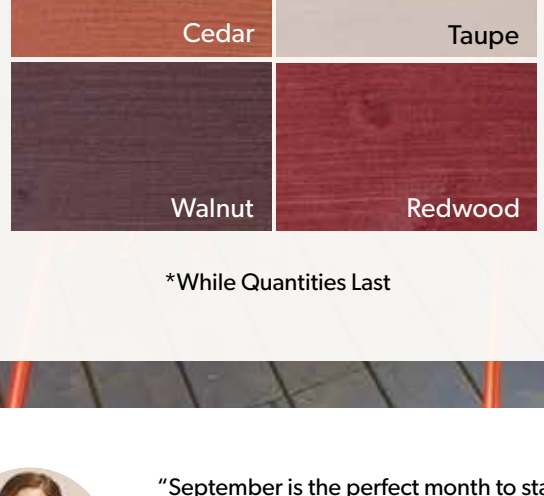

*While Quantities Last