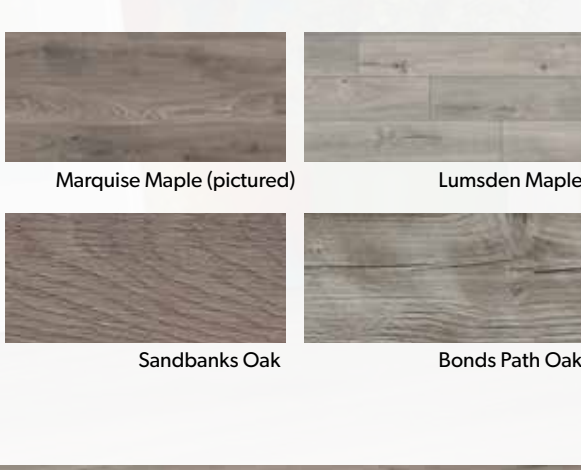

SALE VALID: AUGUST 27 - SEPTEMBER 30, 2021

YOUR SALE, YOUR CHOICE!

**Titanium in the Can
Regal in the Results**

Save **$10**
Reg. $79.99

REGAL Select
Interior Paint

**Great Quality
Great Price!**

Save **$10**
Reg. $64.99

Silks / ben Interior
Paint & Primer in One

- Self-priming formula requires fewer coats
- Excellent durability and coverage

Benjamin Moore

Exceptional Exteriors

OUR BEST EXTERIOR PAINT
With 25-Year Fade Resistant Warranty

Save **$10**
Now $89.99

Aura
Exterior Paint

75 VINYL SAFE COLOURS
Why Replace When You Can Paint?

Save **$10**
Now $64.99

ben Vinyl
Siding Paint

- Resistant to peeling and cracking
- Excellent colour retention
- Our go-to vinyl siding paint

Visit paintshop.ca for ideas for more popular siding colours

Benjamin Moore

Be sure to check paint chip for a true colour match. Digital representations will vary.

GET BETTER RESULTS WITH A QUALITY BRUSH!

Save **$2**

MooreMaxx Angular Brushes
Available in 1½", 2", 2½", 3"

Now $10.99 - $20.99

- Exceptional capacity
- Fast, smoother results

End-of-Summer Projects

LAST MINUTE SUMMER PROJECTS

Time to get busy and finish those outdoor projects. You'll thank yourself next Spring!

Save **50%**
Reg. $52.99

Maxum Grab & Go
In Our Best Selling Pre-Mixed Colours*

*While Quantities Last

Benjamin Moore

— Lori O'Brien, Interior Decorator | Corner Brook, NL

paintshop
HERE TO Help.

Affordable, Durable Laminate

AFFORDABLE ELEGANCE

Exclusive to Paint Shop, Euro laminates offer quality German manufacturing and European elegance, at an affordable price.

Now **$1.79**
MSRP¹ $2.59/sq.ft. /sq.ft.

Euro Laminate, 12mm, 5"
In 4 Trending Colours

— Mike Burke, Flooring Manager | Mount Pearl, NL

paintshop
HERE TO Help.

NEW Water-Resistant Laminate

**THE DURABILITY OF LAMINATE
NOW WATER-RESISTANT**

NEW!

Now **$2.99**
MSRP¹ $3.99/sq.ft. /sq.ft.