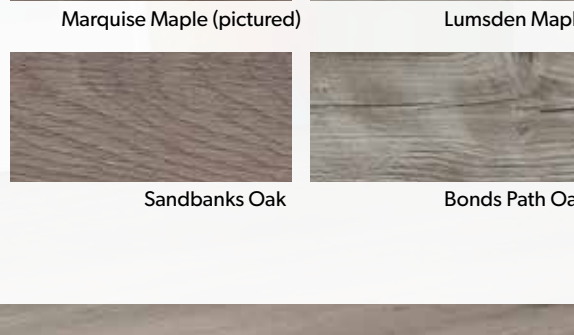

SALE VALID: AUGUST 27 - SEPTEMBER 30, 2021

YOUR SALE, YOUR CHOICE!

**Titanium in the Can
Regal in the Results**

Save **$10**
Reg. $79.99

REGAL Select
Interior Paint

**Great Quality
Great Price!**

Save **$10**
Reg. $64.99

Silks / ben Interior
Paint & Primer in One

- Self-priming formula requires fewer coats
- Excellent durability and coverage

Benjamin Moore

Exceptional Exteriors

OUR BEST EXTERIOR PAINT
With 25-Year Fade Resistant Warranty

Save **$10**
Now $89.99

Aura
Exterior Paint

75 VINYL SAFE COLOURS
Why Replace When You Can Paint?

Save **$10**
Now $64.99

ben Vinyl
Siding Paint

- Resistant to peeling and cracking
- Excellent colour retention
- Our go-to vinyl siding paint

Visit paintshop.ca for ideas for more popular siding colours

Benjamin Moore

Be sure to check paint chip for a true colour match. Digital representations will vary.

GET BETTER RESULTS WITH A QUALITY BRUSH!

Save **$2**

MooreMaxx Angular Brushes
Available in 1½", 2", 2½", 3"

Now $10.99 - $20.99

- Exceptional capacity
- Fast, smoother results

End-of-Summer Projects

LAST MINUTE SUMMER PROJECTS

Time to get busy and finish those outdoor projects. You'll thank yourself next Spring!

Save **50%**
Reg. $52.99

Maxum Grab & Go
In Our Best Selling Pre-Mixed Colours*

*While Quantities Last

Benjamin Moore

— Lori O'Brien, Interior Decorator | Corner Brook, NL

paintshop
HERE TO Help.

Affordable, Durable Laminate

AFFORDABLE ELEGANCE

Exclusive to Paint Shop, Euro laminates offer quality German manufacturing and European elegance, at an affordable price.

Now **$1.89**
MSRP¹ $2.99/sq.ft. /sq.ft.

Euro Laminate, 12mm, 5"
In 4 Trending Colours

Need Help With Installation?
We can help! Contact a store in your area for info.

Get AIR MILES® Reward Miles on Flooring

— Mike Burke, Flooring Manager | Mount Pearl, NL

paintshop
HERE TO Help.