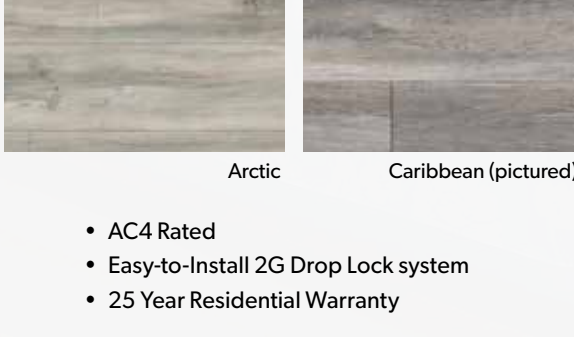

NEW Water-Resistant Laminate

**THE DURABILITY OF LAMINATE
NOW WATER-RESISTANT**

NEW!

Now **$3.39**
MSRP¹ $4.39/sq.ft. /sq.ft.

HydraSafe Water-Resistant Laminate, 12mm, 7.6"
In Arctic and Caribbean

- AC4 Rated
- Easy-to-Install 2G Drop Lock system
- 25 Year Residential Warranty

Resistant to Surface Water for 72 Hours!

Need Help With Installation?
We can help! Contact a store in your area for info.

Get AIR MILES® Reward Miles on Flooring

— Vanessa Bishop, Interior Decorator | Bay Roberts, NL

paintshop
HERE TO Help.

Privacy & Light with Dual Shades

THE DUAL APPROACH

Dual shades give you two shades in one! Flood your rooms with natural light or darken them to help you sleep more soundly.

Save **50%**
OFF MSRP¹

On DUAL SHADES
by Shade-O-Matic & Maxxmar

- Hides nighttime views while allowing full daytime sunlight
- Smooth movement, quiet operation
- Choice fabrics for maximum light control and privacy

shadeomatic

MAXXMAR
WINDOW FASHIONS