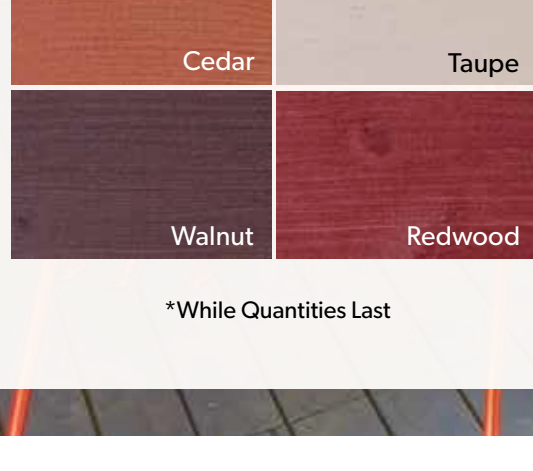

*While Quantities Last