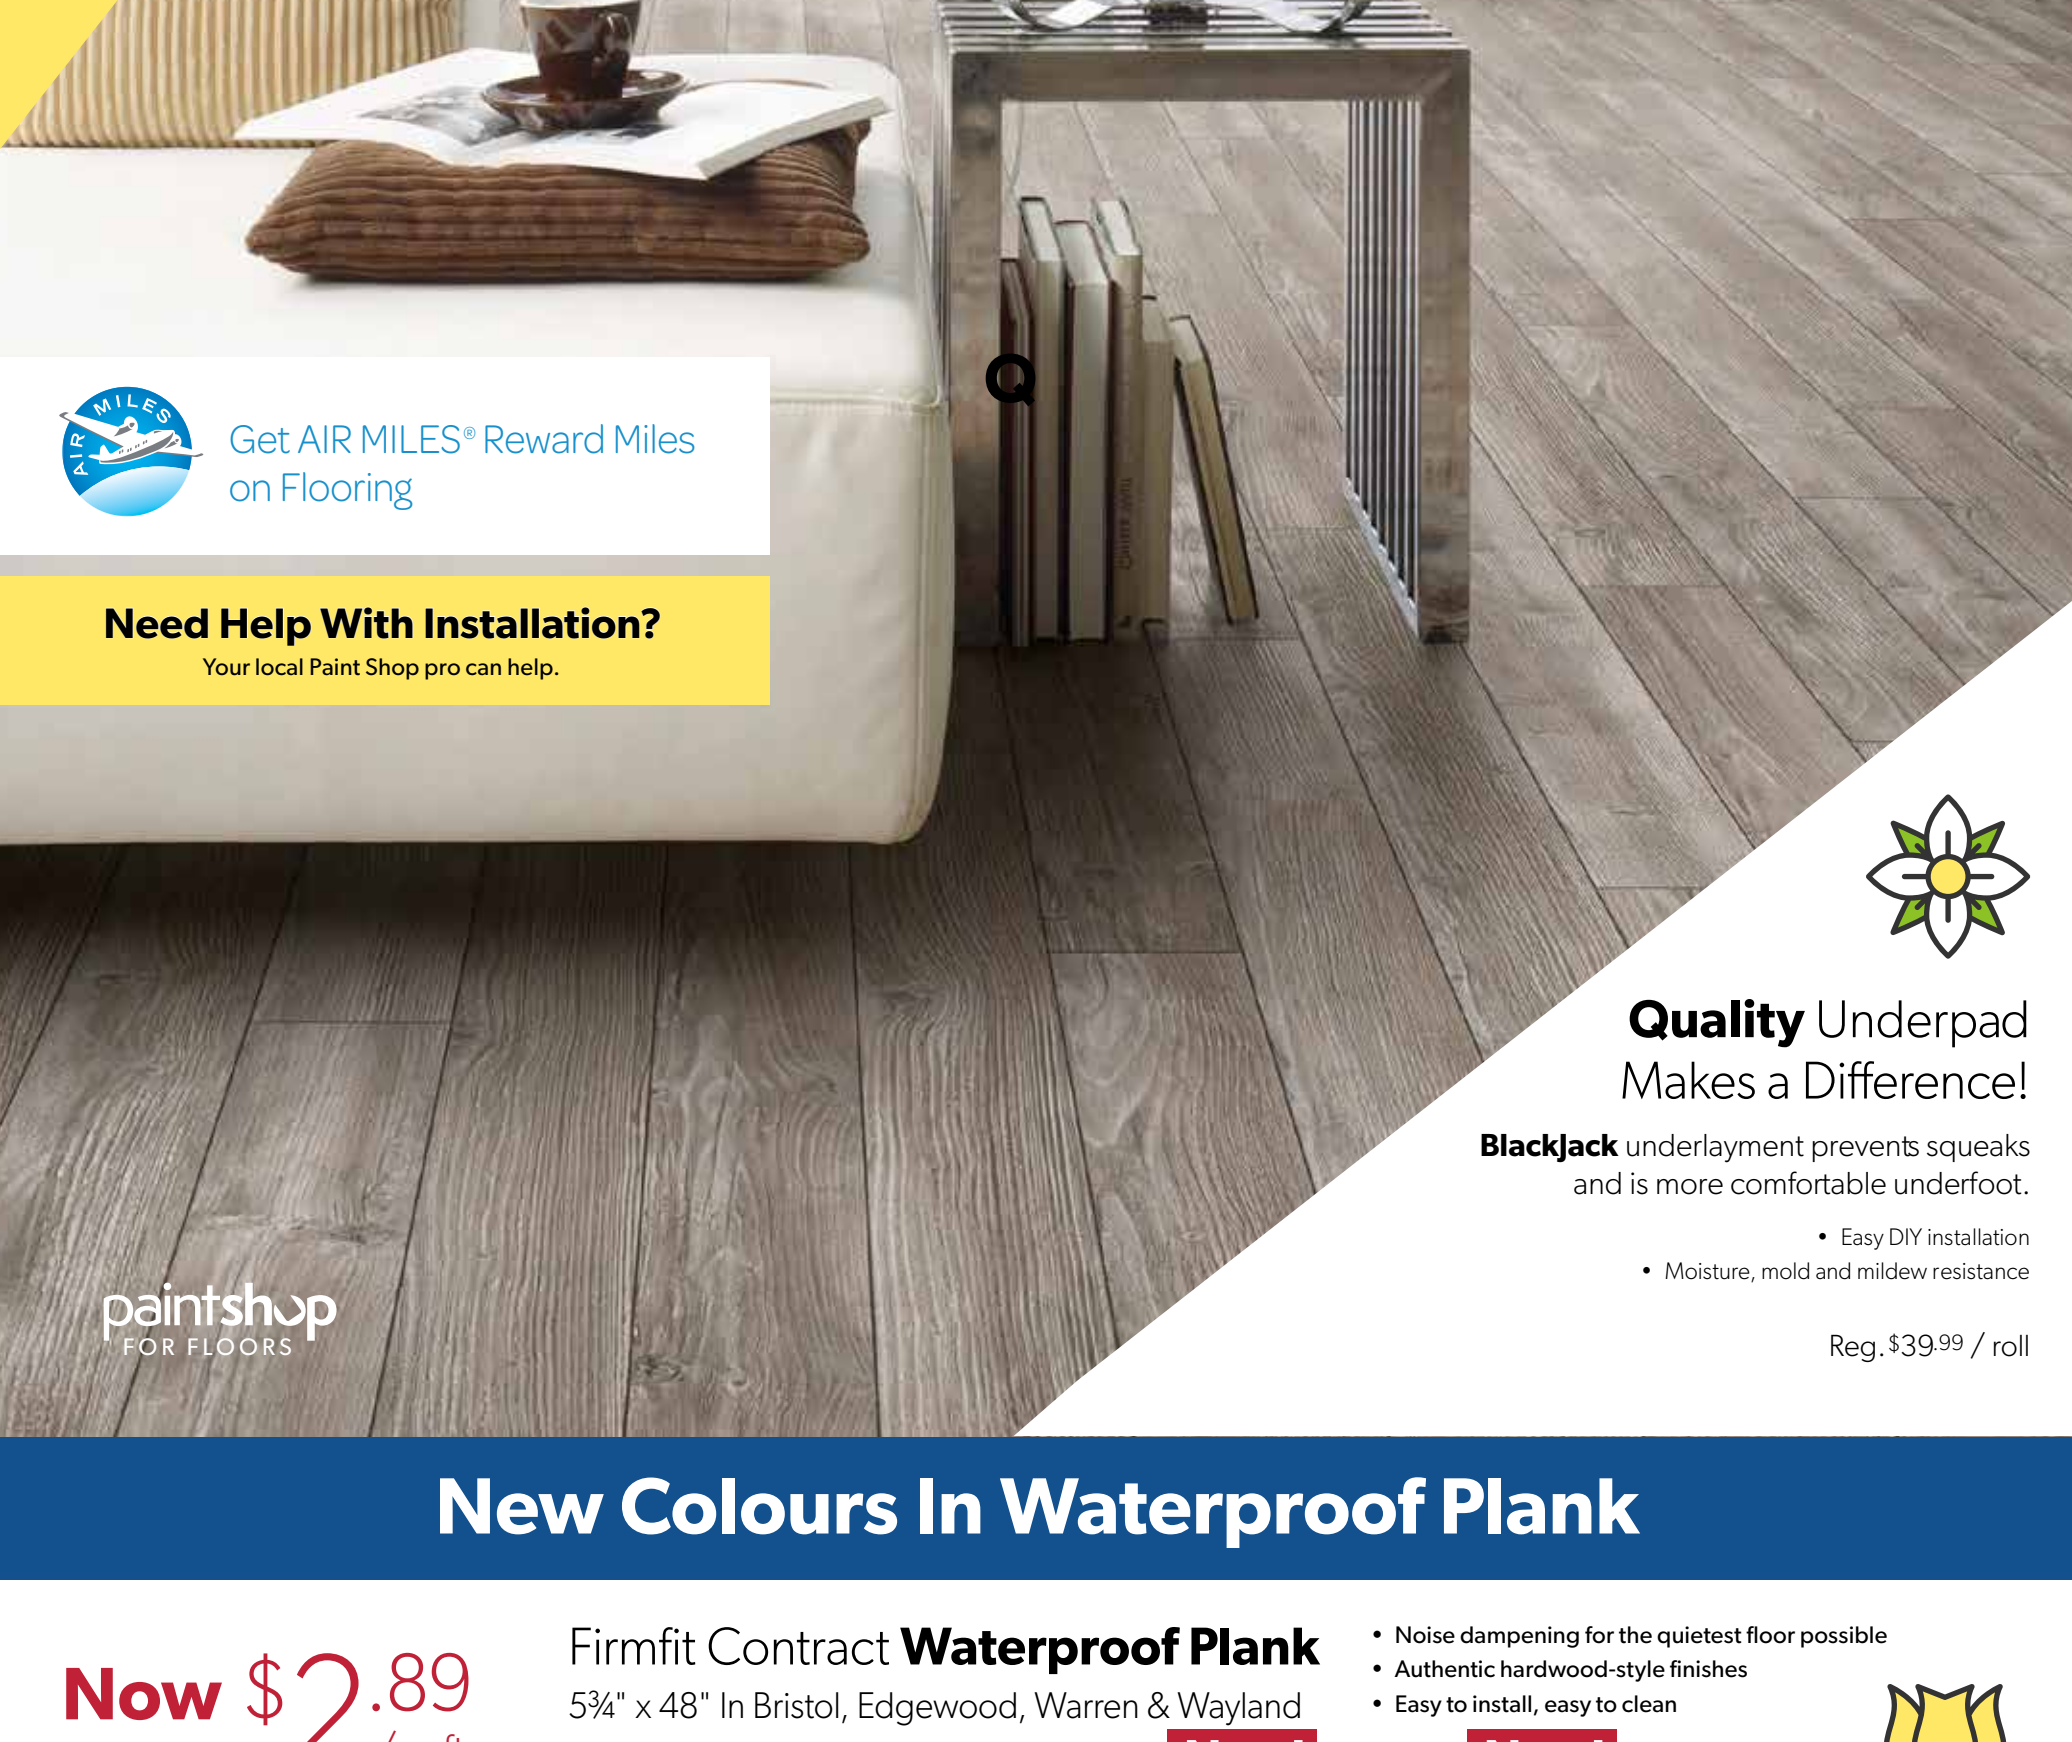

Get AIR MILES® Reward Miles on Flooring

Need Help With Installation?
Your local Paint Shop pro can help.

Quality Underpad Makes a Difference!

Blackjack underpad prevents underfoot and is more comfortable underfoot.

- Easy DIY installation
- Moisture, mold and mildew resistance

Reg. $39.99 / roll

New Colours In Waterproof Plank

Now $2.89 /sq.ft.
MSRP $3.79/sq.ft.

Firmfit Contract Waterproof Plank
5 3/4" x 48" In Bristol, Edgewood, Warren & Wayland

- Noise dampening for the quietest floor possible
- Authentic hardwood-style finishes
- Easy to install, easy to clean