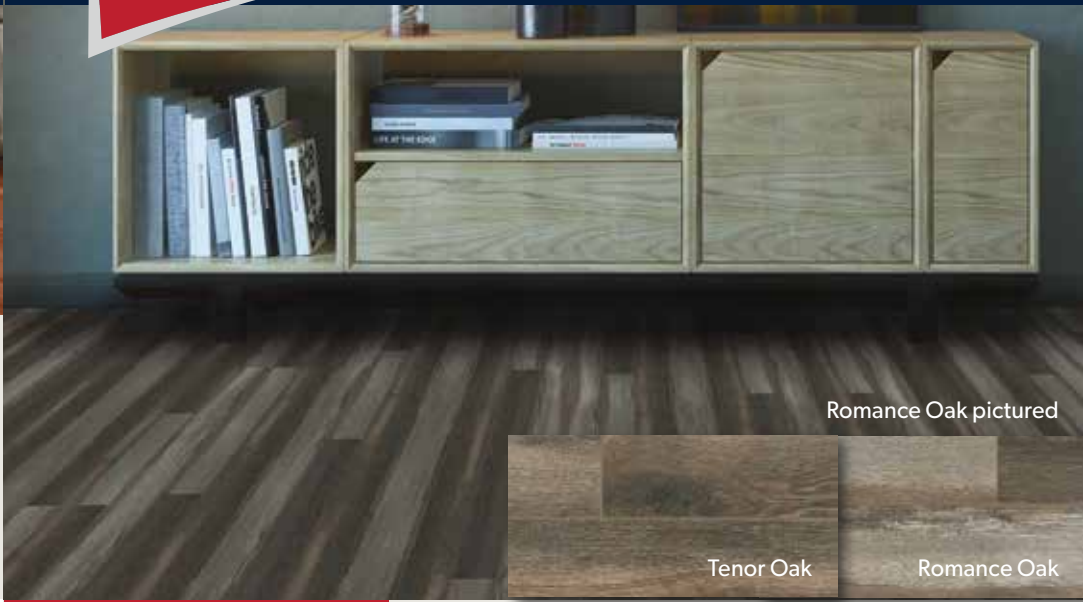

Romance Oak pictured

Tenor Oak

Romance Oak

Now $7.99/sq.ft.

Concerto 12.3mm 5" Laminate
in Romance Oak & Tenor Oak

- DIY-friendly click installation system
- 25-year residential wear warranty

Reg. $2.29/sq.ft.

Save up to 30%

Select In-stock Sheet Vinyl

- Selection may vary by store
- Cost-effective alternative in realistic tile or wood grain looks

While quantities last